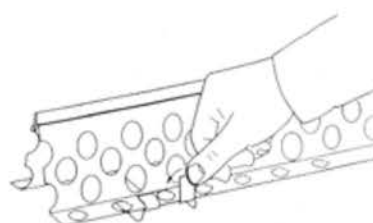

# Locking clips

- Material: Steel 0,7 mm
- Mounted directly on Screed rail
- Reinforcing the Screed rail
- Corresponding part no.to fit correct Screed rail size.

Art.no	Height (mm)	Length (mm)	Width (mm)	Weight/pc (kg)
23CL45...145	12	136-154-163-179-184-209	67	0,04

## Recommended accessories

- Adjustment screws for easy and quick alignment